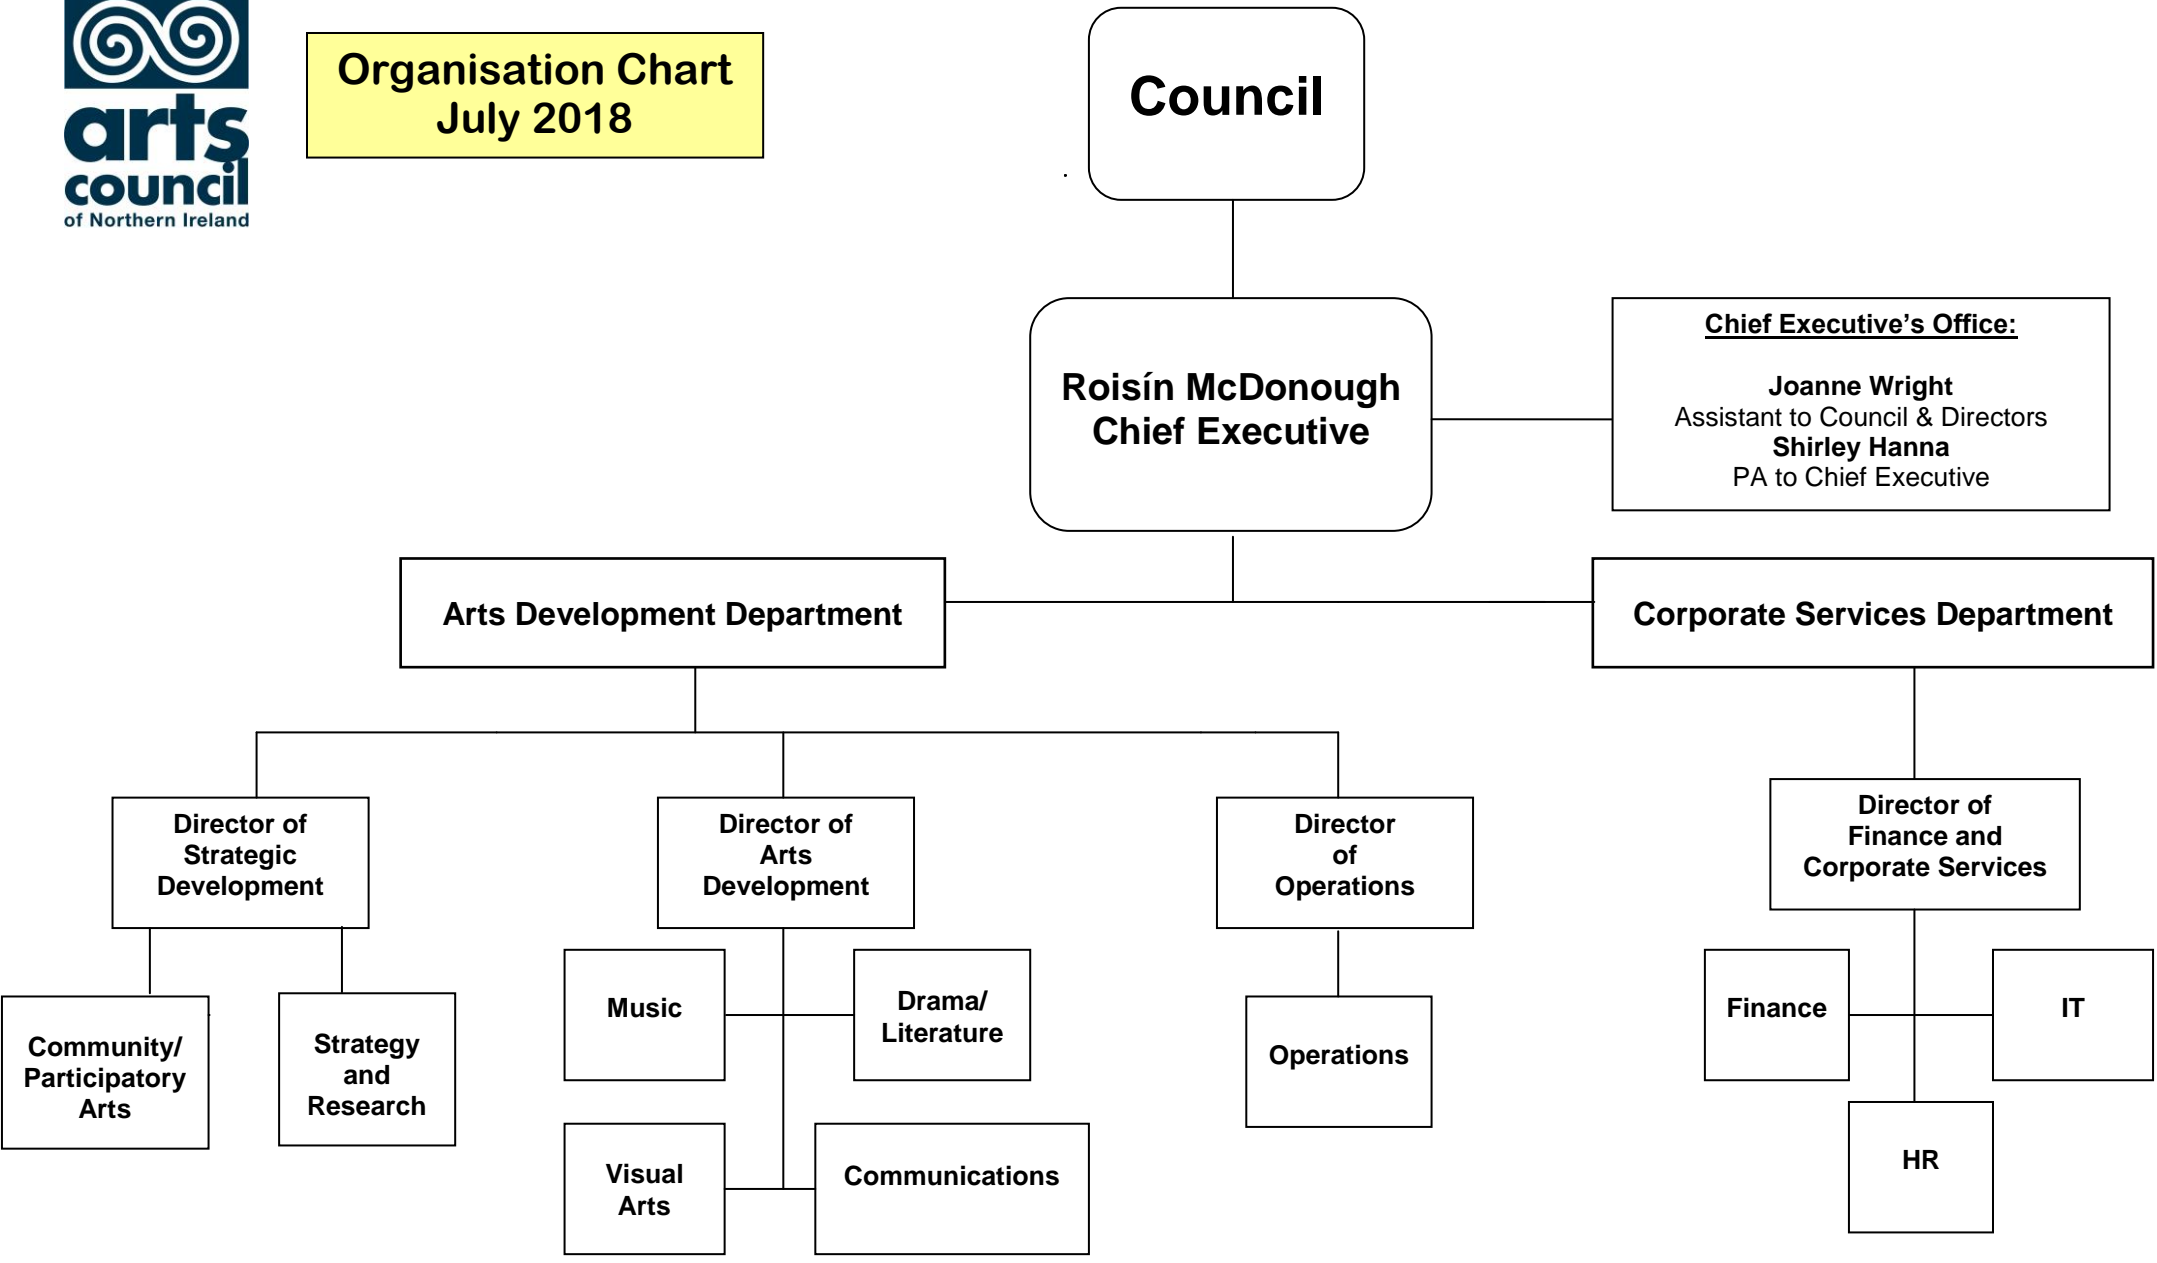

**Organisation Chart
July 2018**

Arts Development Department

Noírín McKinney
Director of
Arts Development

Nick Livingston
Director of
Strategic Development

Grainne McCann
Communications
Manager
(part-time)