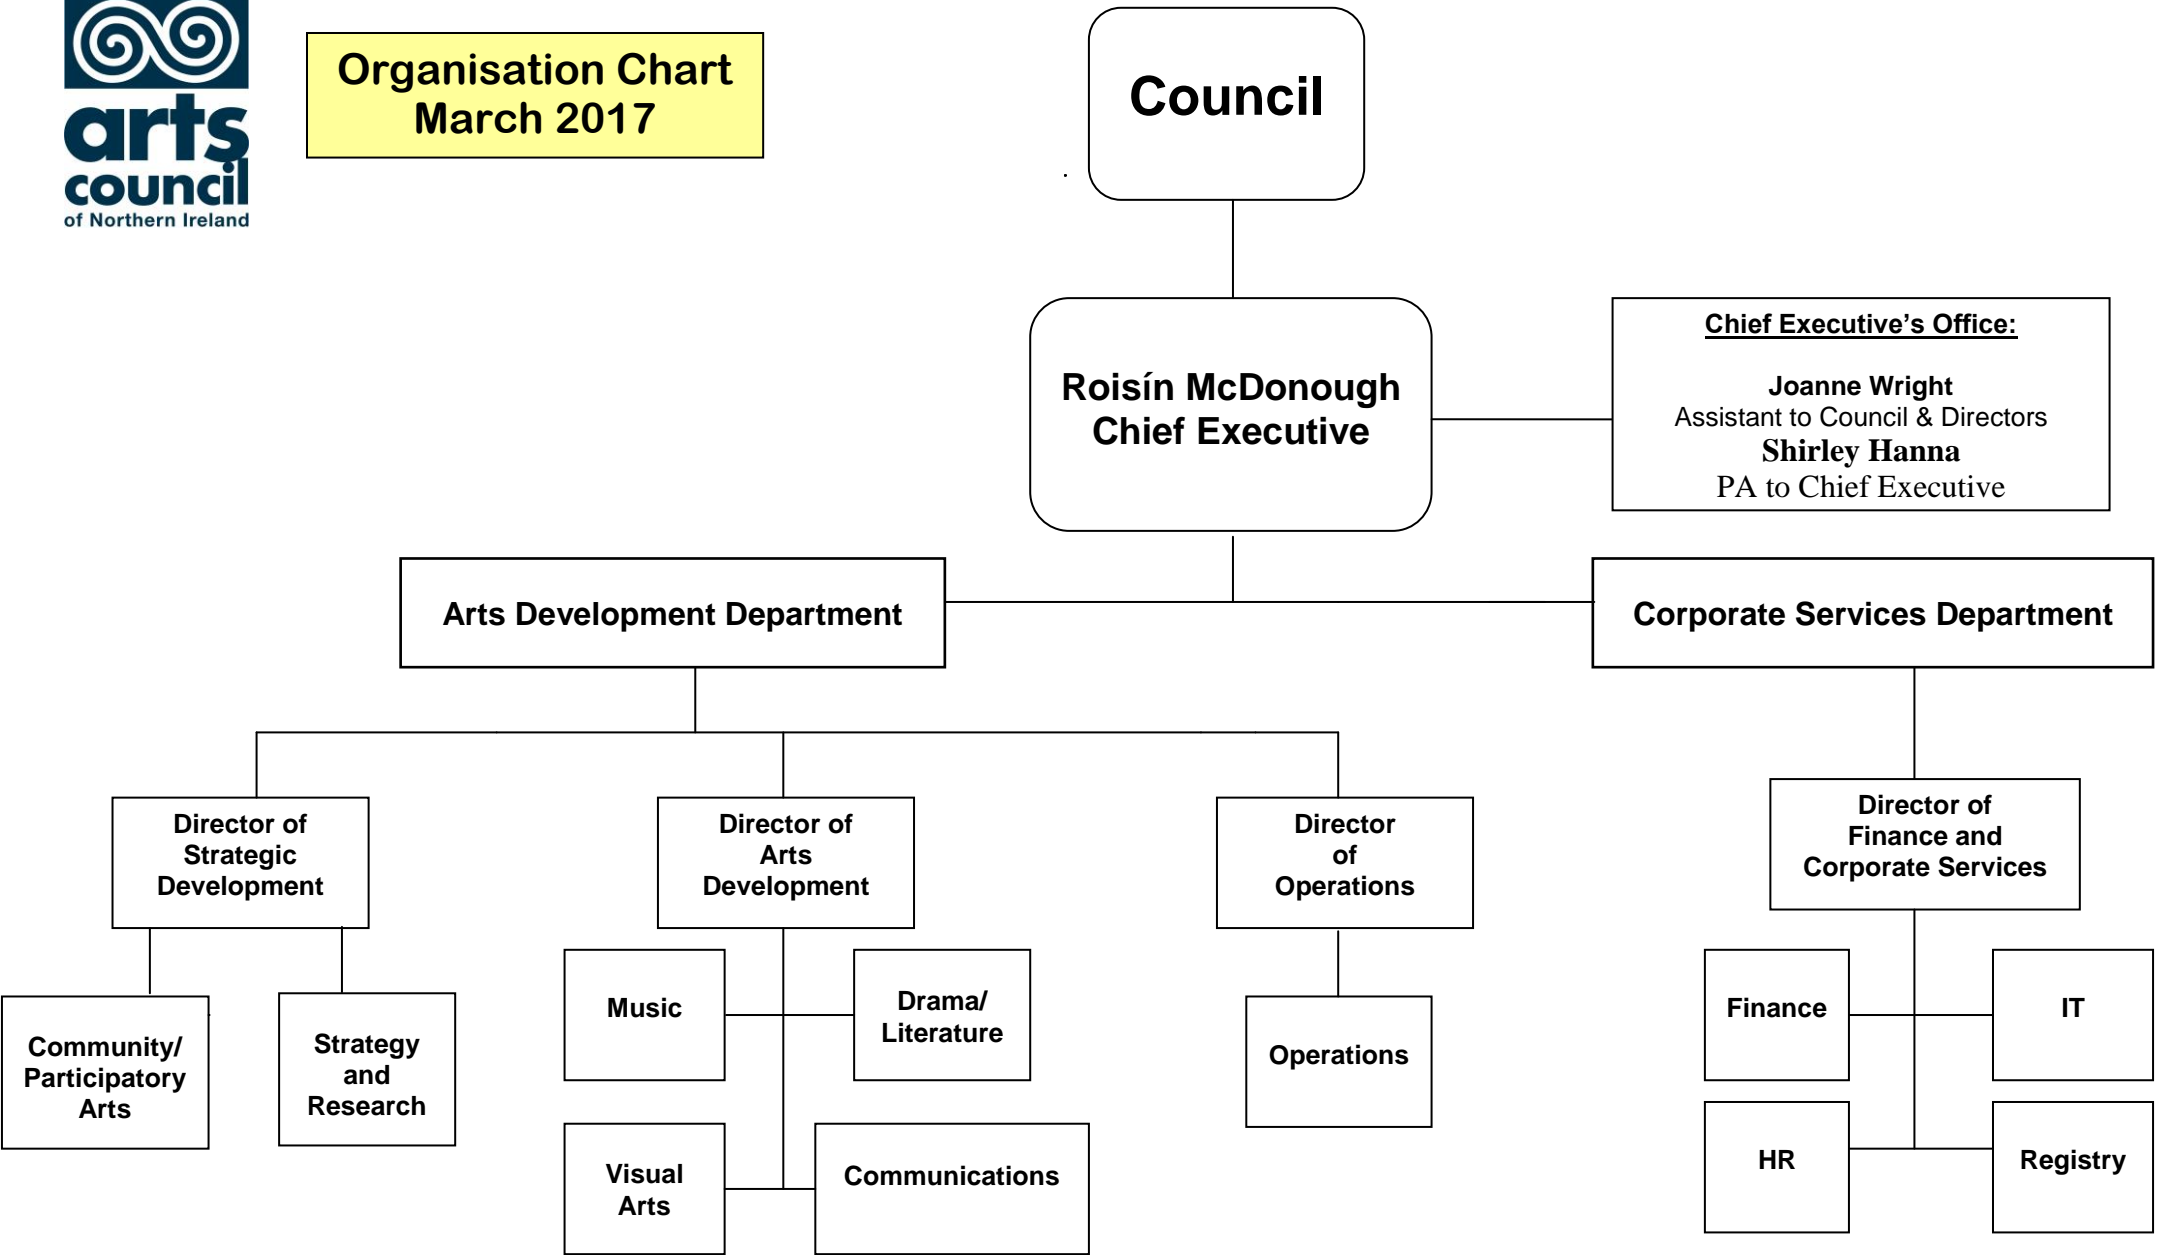

**Organisation Chart
March 2017**

Arts Development Department

Noirín McKinney
Director of
Arts Development

Nick Livingston
Director of
Strategic Development

Grainne McCann
Communications
Manager
(part-time)